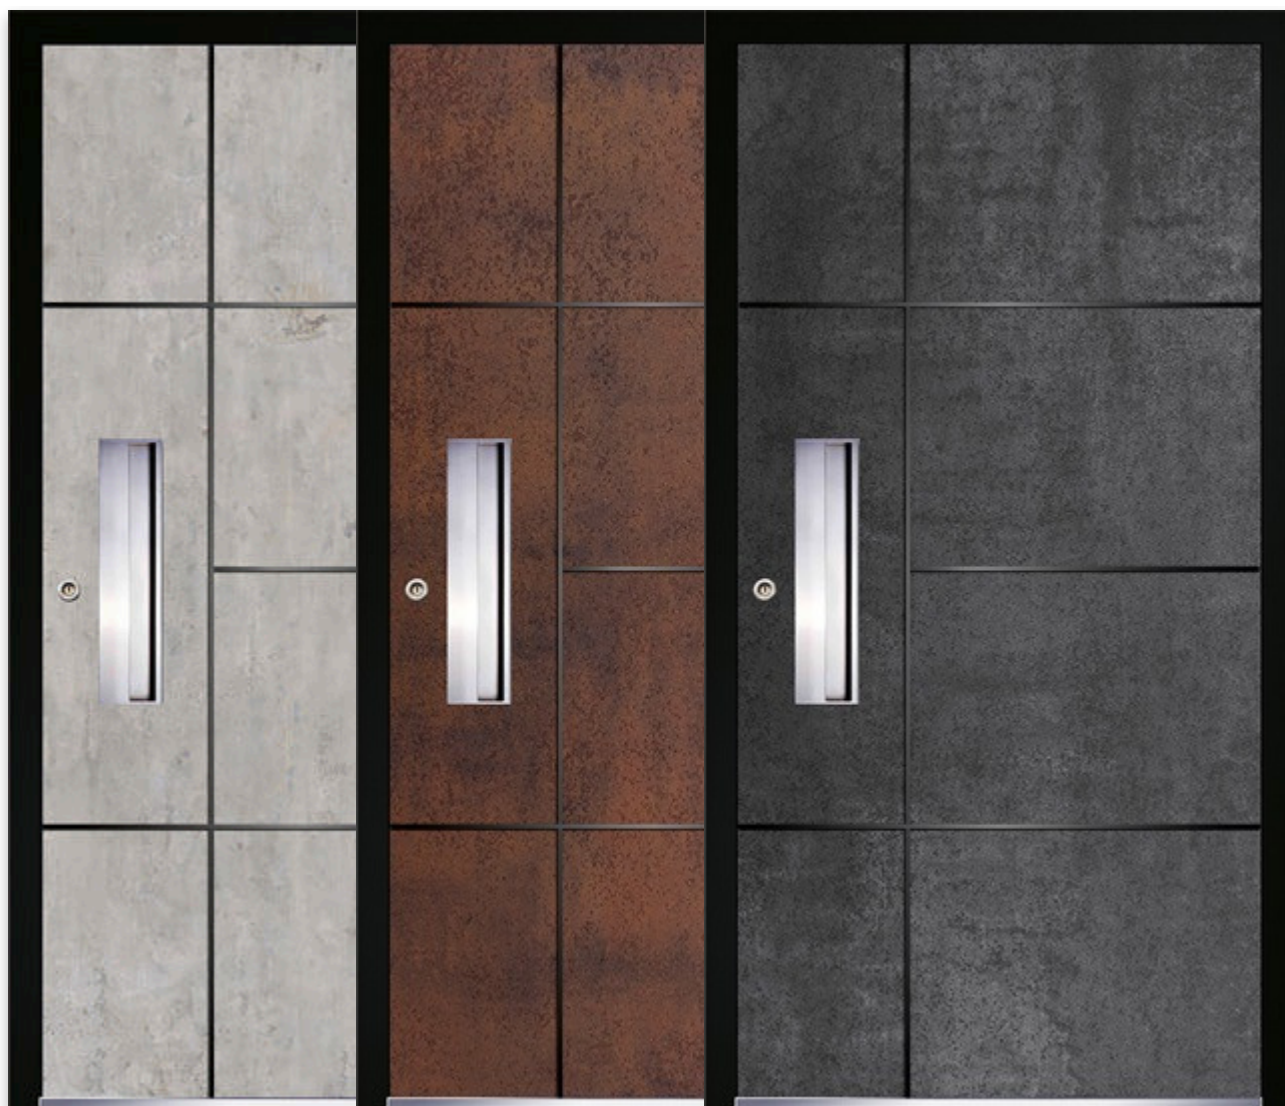

Ligne aluminium exclusive

SK01